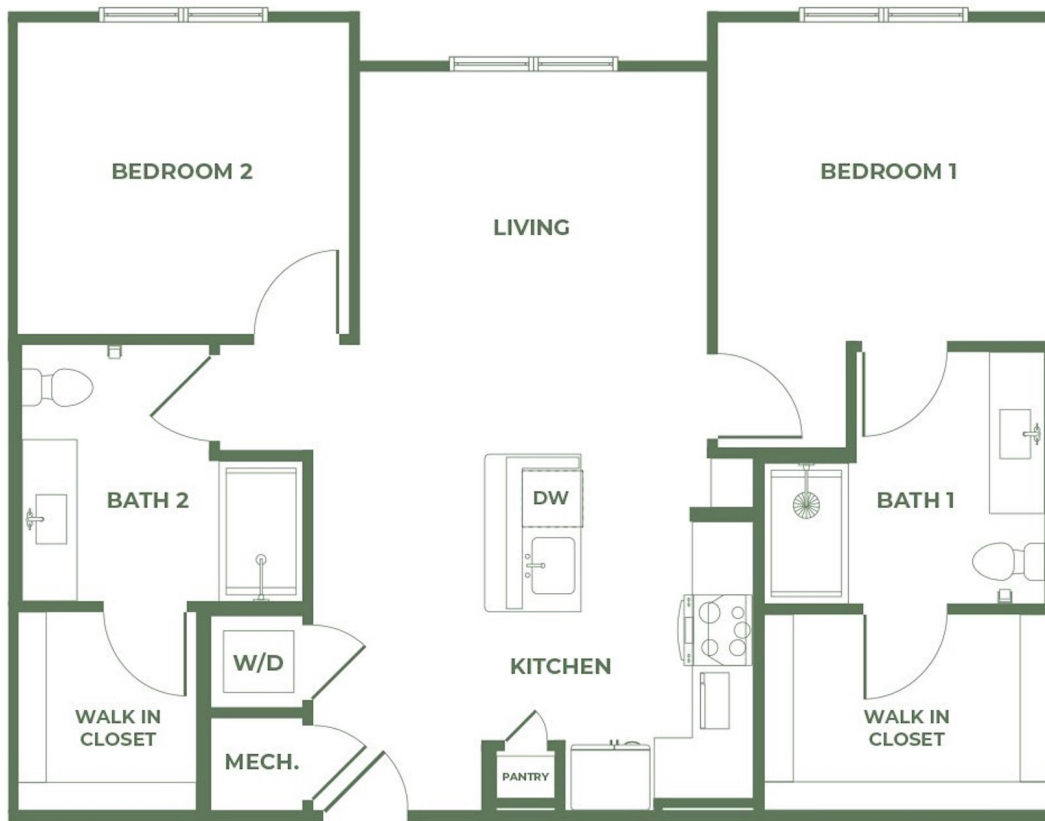

B1-A

1056

2 BED / 2 BATH

SQ. FT.

**NEW
BRAUNFELS
HEIGHTS**

128 Lonesome Quail | New Braunfels, TX 78130

www.newbraunfelsheights.com

Floor plans are artist's rendering. All dimensions are approximate. Actual product and specifications may vary in dimension or detail. Not all features are available in every apartment. Prices and availability are subject to change. Please see a representative for details.