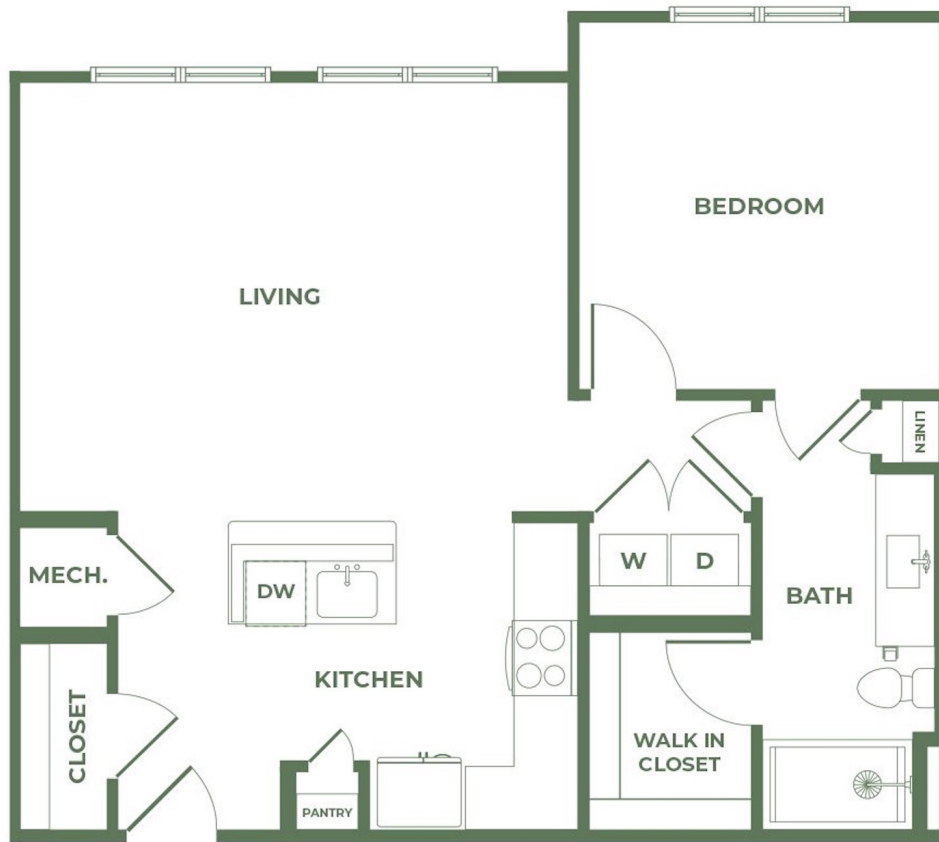

A2

830

1 BED / 1 BATH

SQ. FT.

**NEW
BRAUNFELS
HEIGHTS**

128 Lonesome Quail | New Braunfels, TX 78130

www.newbraunfelsheights.com

Floor plans are artist's rendering. All dimensions are approximate. Actual product and specifications may vary in dimension or detail. Not all features are available in every apartment. Prices and availability are subject to change. Please see a representative for details.